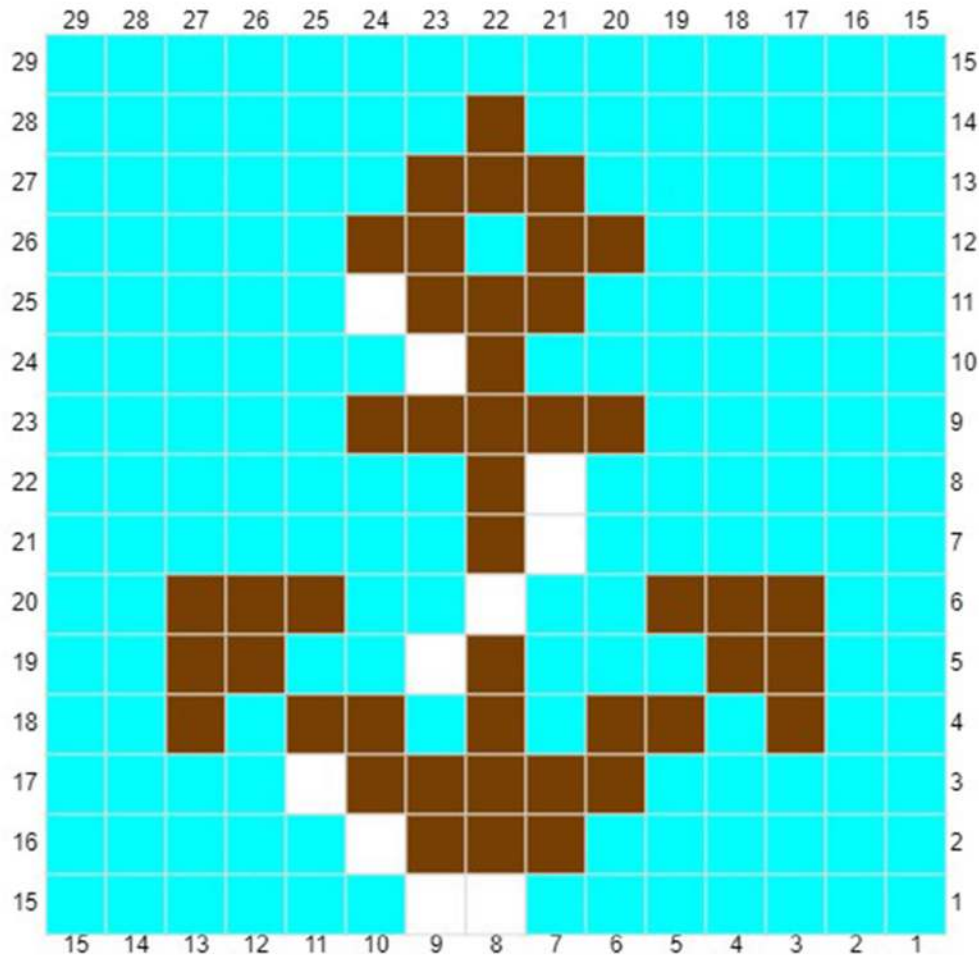

Anchor's Away

Chart By Lindsey @
Winding Road Crochet

©Winding Road Crochet

Colors

Blue - Red Heart Scrubby Smoothie Carribean

Brown - Red Heart Creme de le Creme Chocolate Brown

White - Red Heart Scrubby Smoothie White