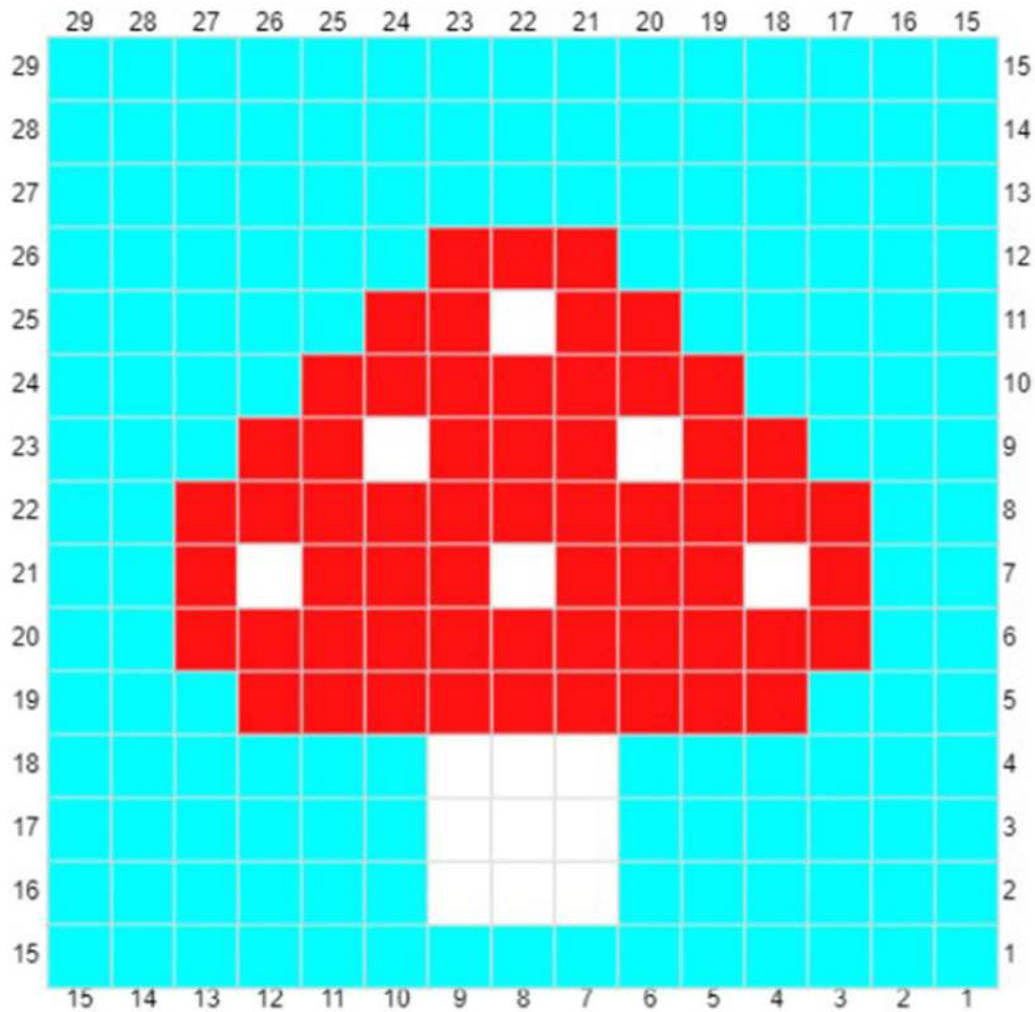

# Fall Mushroom C2C Graph

Chart By Lindsey @  
Winding Road Crochet

©WindingRoadCrochet

## Colors

Blue - Red Heart Scrubby Smoothie Carribean

Red - Red Heart Scrubby Smoothie Cherry

White - Red Heart Scrubby Smoothie Loofah