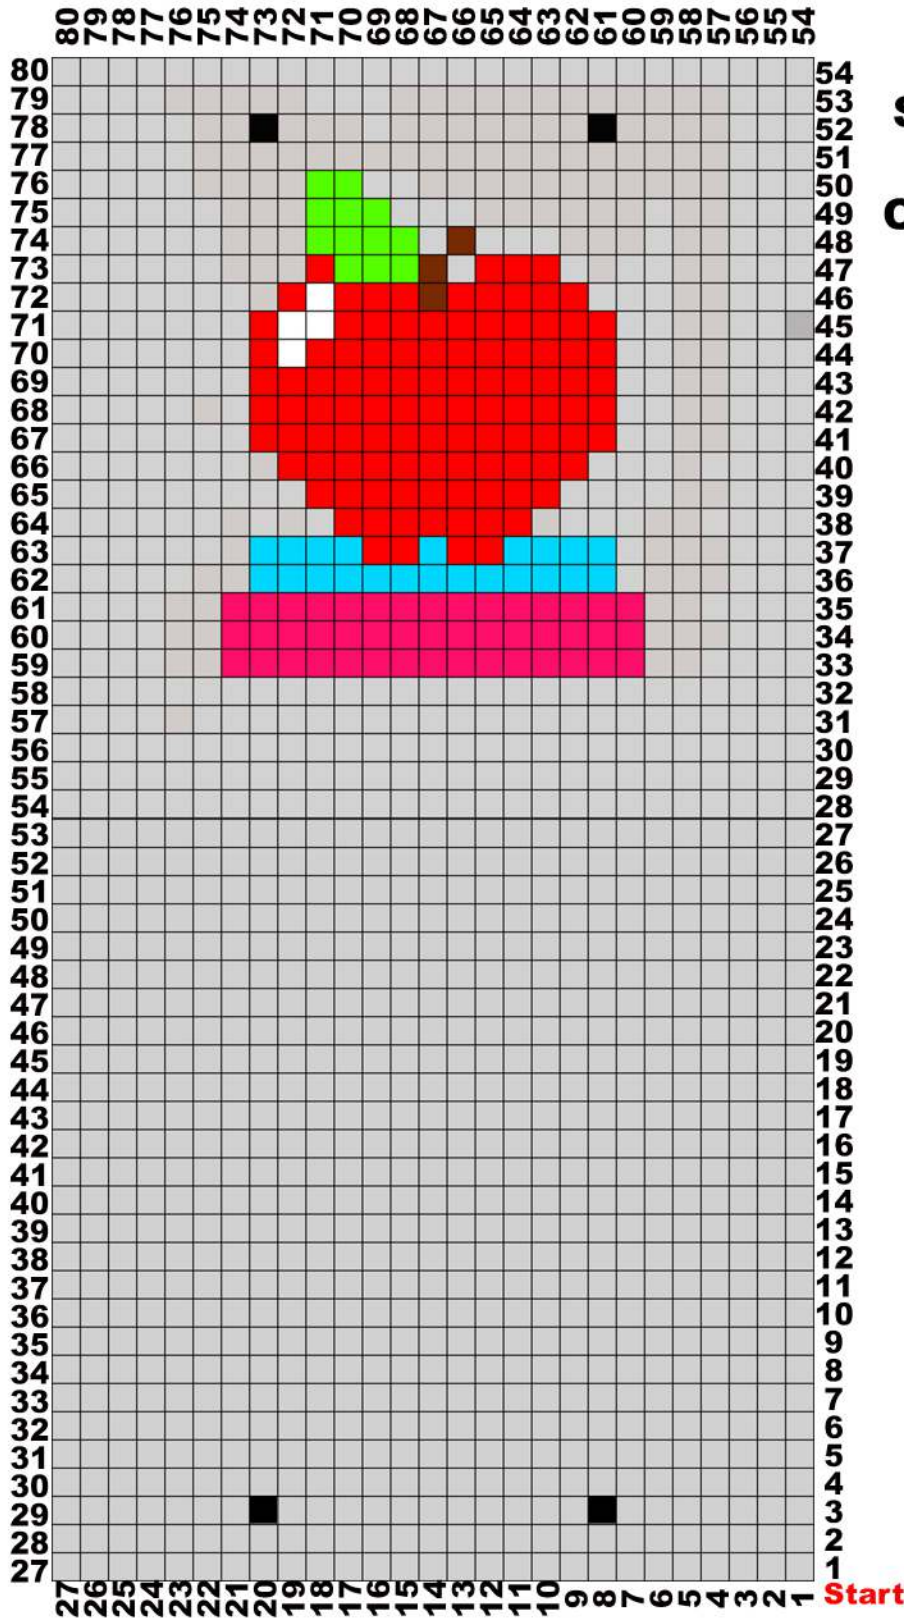

# C2C Teacher's Tote Rectangle Graph

**Yarn: Red Heart  
Scrubby Smoothie  
and  
Creme de la Creme**

- Caribbean
- Coral
- Cherry
- Grey
- White
- Fudge Brown
- Lime